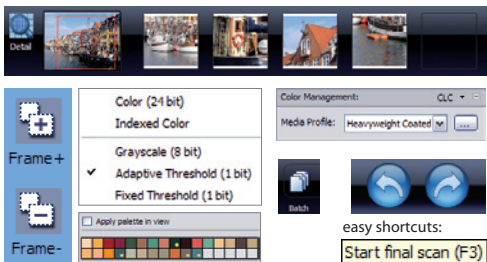

+ COPY

Using the Nextimage COPY task, you get fast, accurate color and monochrome copies with your scanner and large format printer. And with built-in drivers for over 100 large format printers in both color and monochrome, Nextimage gives you instant, hassle-free connectivity.

Easy intuitive interface:

+ FILE

The FILE task contains all the tools you need for working with your scanned files – as well as images from other sources.

Explore our entire product range and get more details at www.gtcocalcomp.com

Corporate Office
GTCO CalComp, Inc.
7125 Riverwood Drive
Columbia, Maryland 21046
Tel: 410.381.6688 or 1.800.344.4723
Fax: 410.290.9065
E-mail: Sales@gtcocalcomp.com

Western Sales Office
GTCO CalComp, Inc.
8224 East Evans Road
Scottsdale, Arizona 85260
Tel: 480.948.6540 or 1.800.856.0732
Fax: 480.948.5508
E-mail: Sales@gtcocalcomp.com

European Sales Headquarters
GTCO CalComp GmbH
Kreiller Strasse 24
81673 Muenchen, Germany
Tel: +49 (0) 89.37012.0
Fax: +49 (0) 89.37012.12
E-mail: EUSales@gtcocalcomp.com